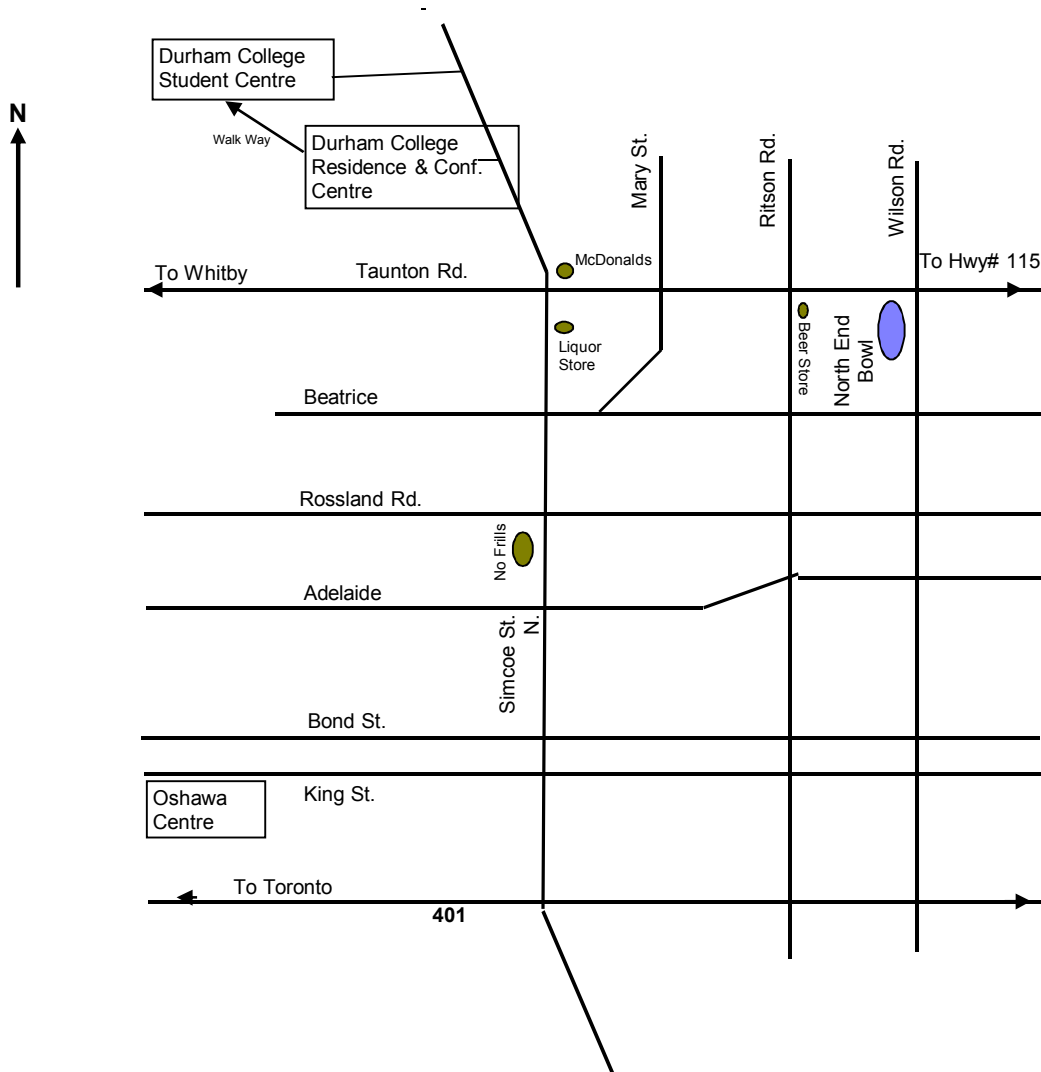

Map of Oshawa

Durham College Residence & Conference Centre
 1910 Simcoe St. N. Oshawa (905) 728-8700
From Eastbound 401 take exit 417 (**Simcoe St. Exit**). Left at stop sign and left again at the first set of lights. You are now on Simcoe St. North.
From Westbound 401 take exit 418 (**Simcoe St. Exit**). follow signs to Simcoe St.. Turn Right (north) onto Simcoe St. N.
Follow Simcoe St. N. till you pass **Taunton Road**. Hotel is 1 1/2 km ahead, on the left side, Durham College Student Centre is 100 meters past Hotel. There is a short foot path leading from Hotel to the Student Centre.

NEB's Fun World- 1300 Wilson Rd. N. Oshawa (905) 723-2631

Durham College Student Centre- 2000 Simcoe St. N. Building with the Clock Tower